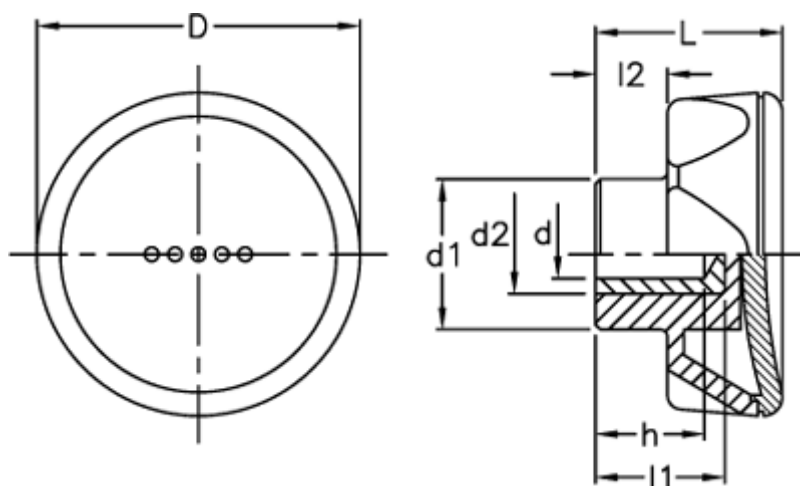

Article number: 23052214064
Description: E+G Lobe knob
ELK.56-A8-C4 yellow centre cap

Measures

D	= 56
d1	= 26.5
d2	= 14
d H9	= 8
h	= 14
L	= 29
l1	= 18
l2	= 11